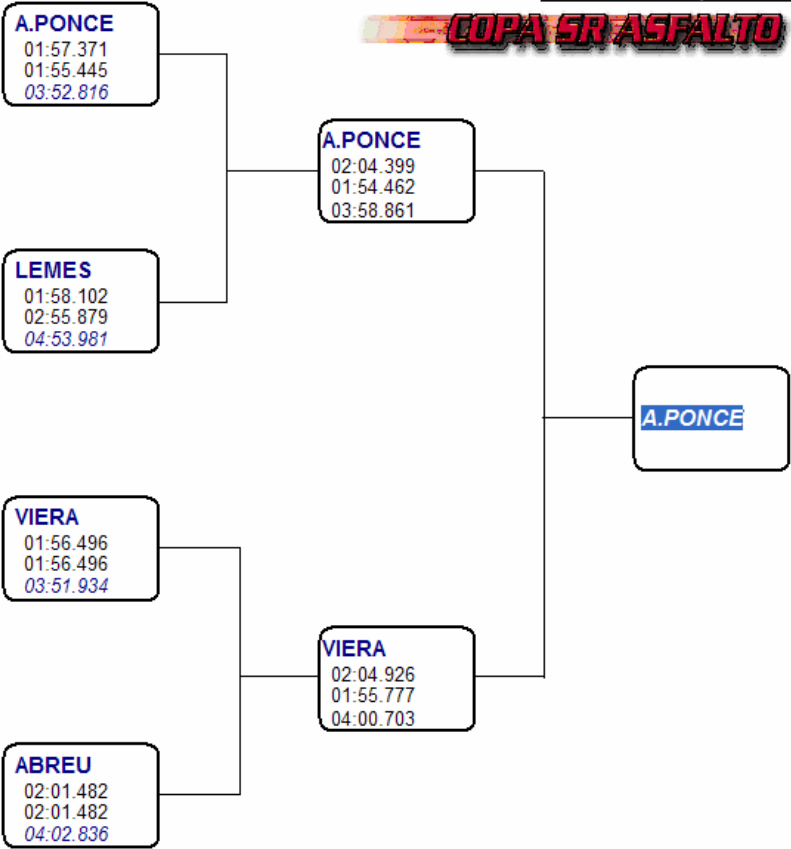

**COPA SR ASFALTO**

**AURIOL**  
01:06.801  
01:13.837  
02:20.638

**PONS**  
01:06.669  
01:03.676  
02:10.345

**KANKKUNEN**  
01:07.180  
01:05.377  
02:12.557

**JM.PONCE**  
01:08.098  
01:05.719  
02:13.817

**ALONSO**  
01:07.288  
01:15.997  
02:23.285

**VIERA**  
01:07.226  
01:05.351  
02:12.577

**VILARIÑO**  
01:29.402  
01:02.813  
02:32.215

**A.PONCE**  
01:10.018  
01:06.378  
02:16.378

**PONCE**  
01:07.840  
01:08.338  
02:16.178

**GENE**  
01:03.768  
01:02.740  
02:06.508

**VIERA**  
01:05.797  
01:11.113  
02:16.910

**SORDO**  
01:04.883  
01:04.732  
02:09.615

**KANKKUNEN**  
01:05.556  
01:05.238  
02:10.794

**MONZON**  
01:03.606  
01:02.910  
02:06.516